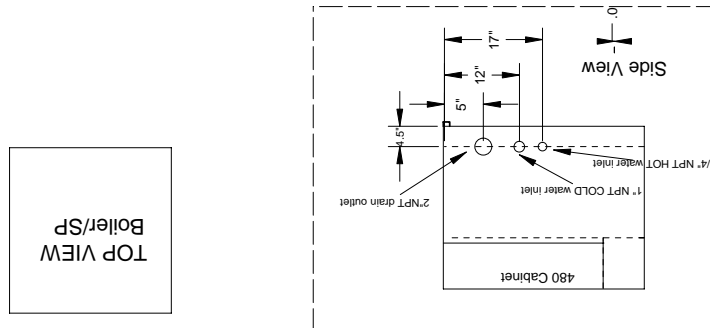

www.redbag.com

Red Bag Solutions
 3431 Benson Avenue, Suite 100
 Baltimore, MD 21227
 443-524-4245 / fax 443-524-4250
 info@redbag.com
 www.redbag.com
 SSM-150-1-B-SP-WPS.doc

Boiler/SP
 TOP VIEW

**SSM Technology Siting
 Inlet & Outlet Connections
 SSM 150 - B/SP**